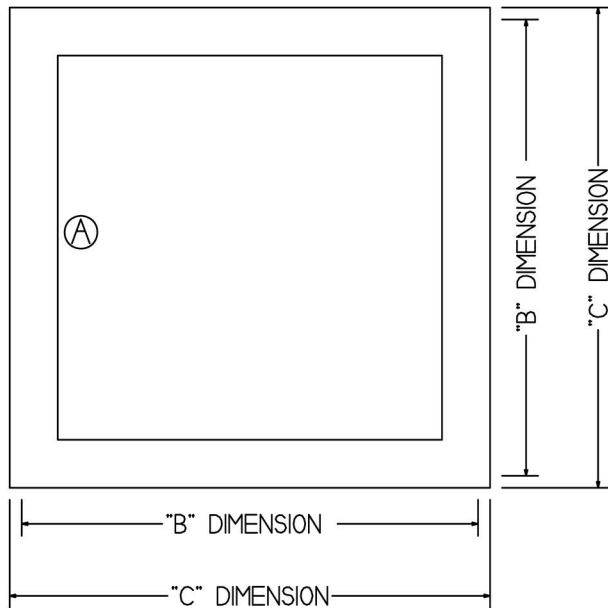

Model DTPO
OPENING SKYLIGHT

ELEVATION

SKYLIGHT CROSS SECTION

PLAN VIEW

<p>TAM SKYLIGHTS 9420 16th Ave SW Seattle, WA 98106 (800) SKY-LITE - FAX (206) 768-0327</p>		
TYPE: Opening Skylight		SHEET OF
GLAZING:		
FINISH: Bronze Anodized Aluminum		DWG NO.
PROJECT:		
DRAWN BY: Irwin	DATE / /	