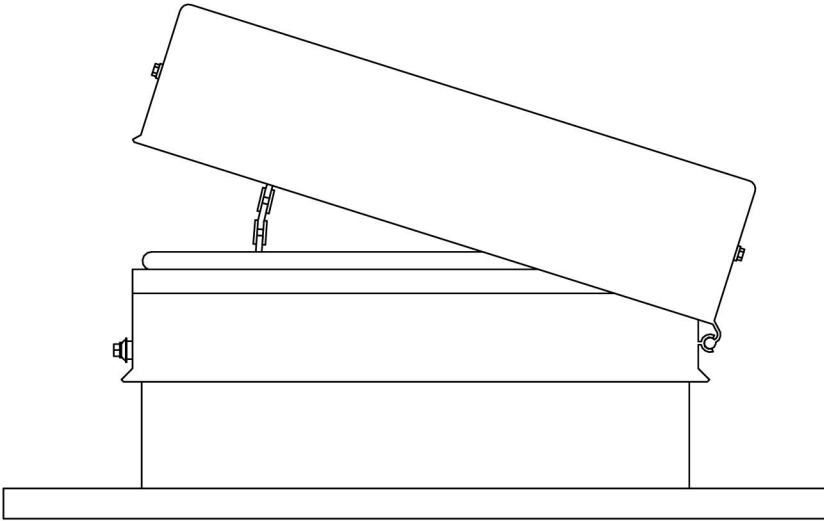

Model DTPO
OPENING SKYLIGHT

ELEVATION

SKYLIGHT CROSS SECTION

PLAN VIEW

<p>TAM SKYLIGHTS 9420 16th Ave SW Seattle, WA 98106 (800) SKY-LITE - FAX (206) 768-0327</p>		
TYPE: Opening Skylight		SHEET OF
GLAZING:		
FINISH: Bronze Anodized Aluminum		DWG NO.
PROJECT:		
DRAWN BY: Irwin	DATE / /	