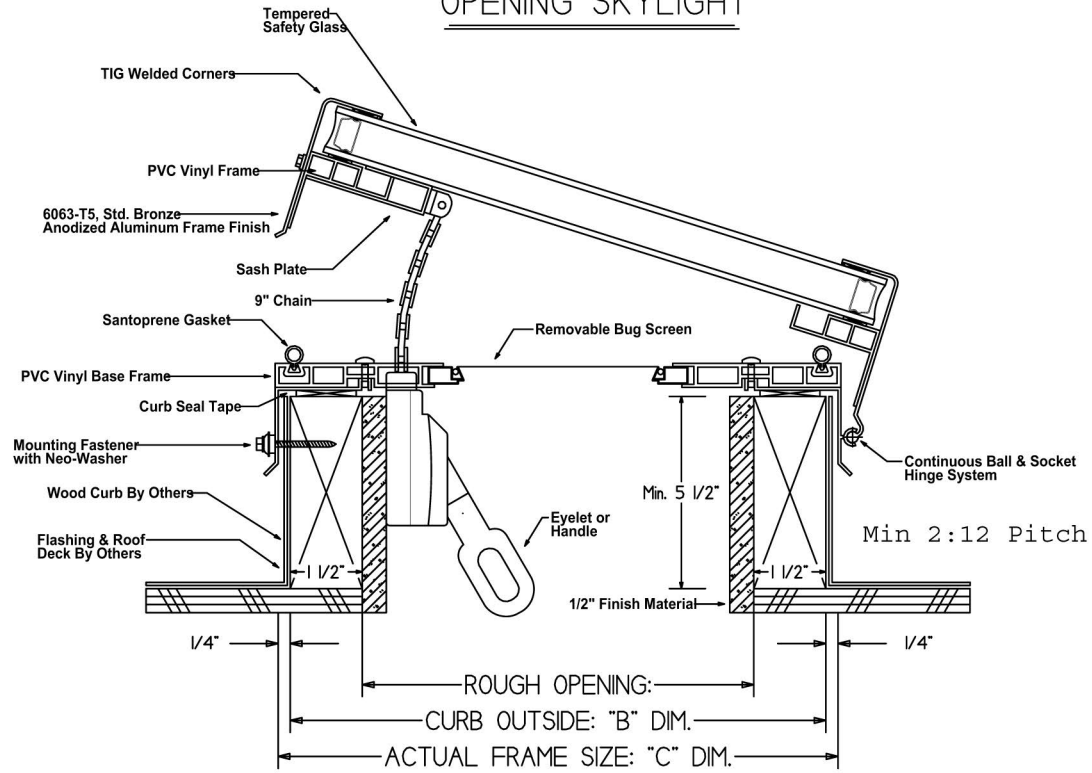

Model DTPO
OPENING SKYLIGHT

ELEVATION

SKYLIGHT CROSS SECTION

PLAN VIEW

<p>TAM SKYLIGHTS 9420 16th Ave SW Seattle, WA 98106 (800) SKY-LITE - FAX (206) 768-0327</p>		
TYPE: Opening Skylight		SHEET OF
GLAZING:		
FINISH: Bronze Anodized Aluminum		DWG NO.
PROJECT:		
DRAWN BY: Irwin	DATE / /	