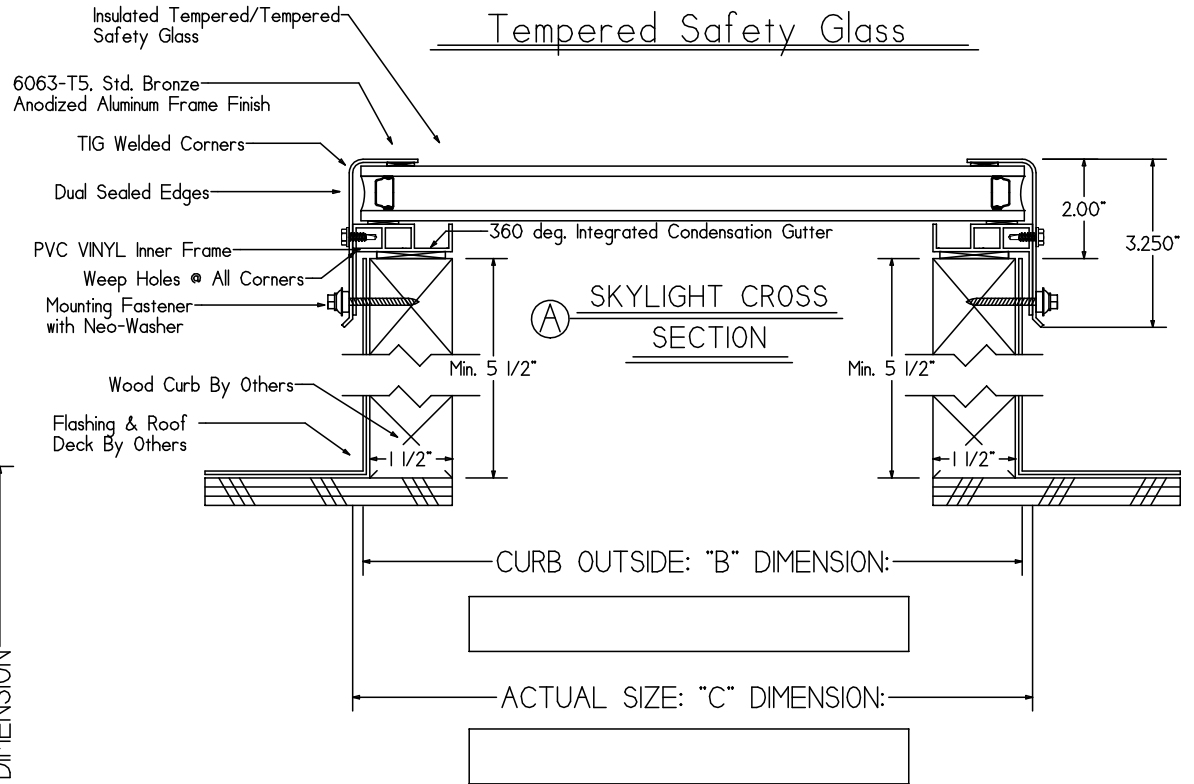

SIDE VIEW

"B" DIMENSION

"C" DIMENSION

PLAN VIEW

Model DTP-Fixed
Series 88 Curb Mount
Tempered Safety Glass

TAM SKYLIGHTS 9420 16th Ave SW Seattle, WA 98106 (800) SKY-LITE - FAX (206) 768-0327	
PROJECT:	SHEET
GLAZING:	OF
FINISH: Bronze Anodized Aluminum	DWG NO.
	DTP
DRAWN BY: Irwin	DATE / /