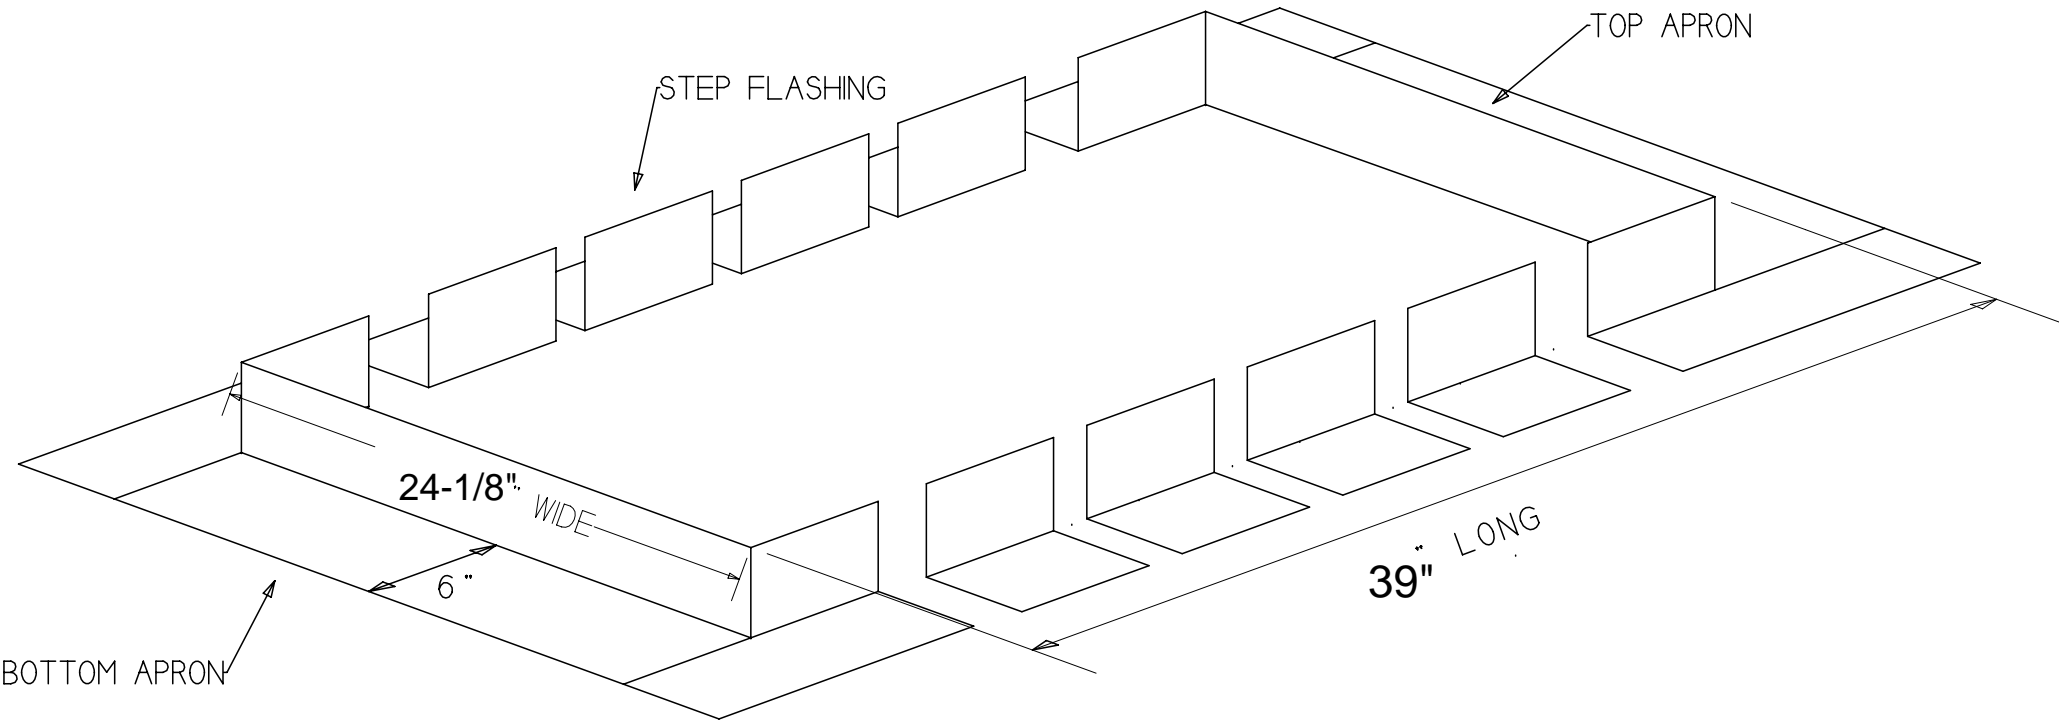

Number of Step Flashing:

CUSTOM FLASHING KIT
2X6 WOOD CURBS
MIN. 3:12 Pitch
Dark Brown

APPROVED BY: _____

DATE: _____